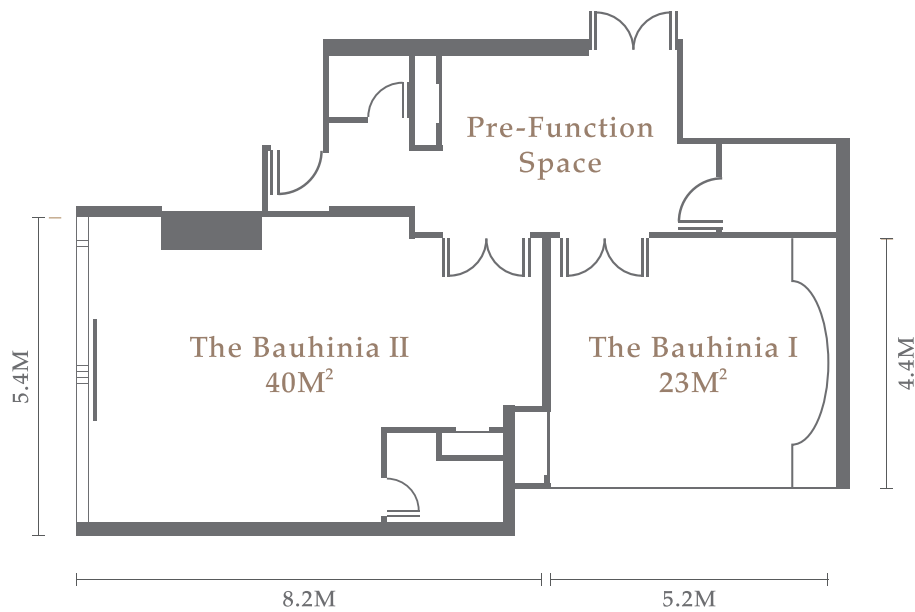

FLOOR PLAN OF THE BAUHINIA

The Bauhinia (27/F) (Newly Renovated)

Venue	Dimensions L x W x H (m)	Size (sq.m)	Seating Capacity (pax)				
			Theatre 	Classroom 	U-shape 	Banquet 	Cocktail 
The Bauhinia I	5.2 x 4.4 x 2.6	23	N/A	N/A	N/A	12	N/A
The Bauhinia II	8.2 x 5.4 x 2.6	40	28	24	18	20	30
The Bauhinia I-II	13.4 x 4.8 x 2.6	63	40	30	24	30	40