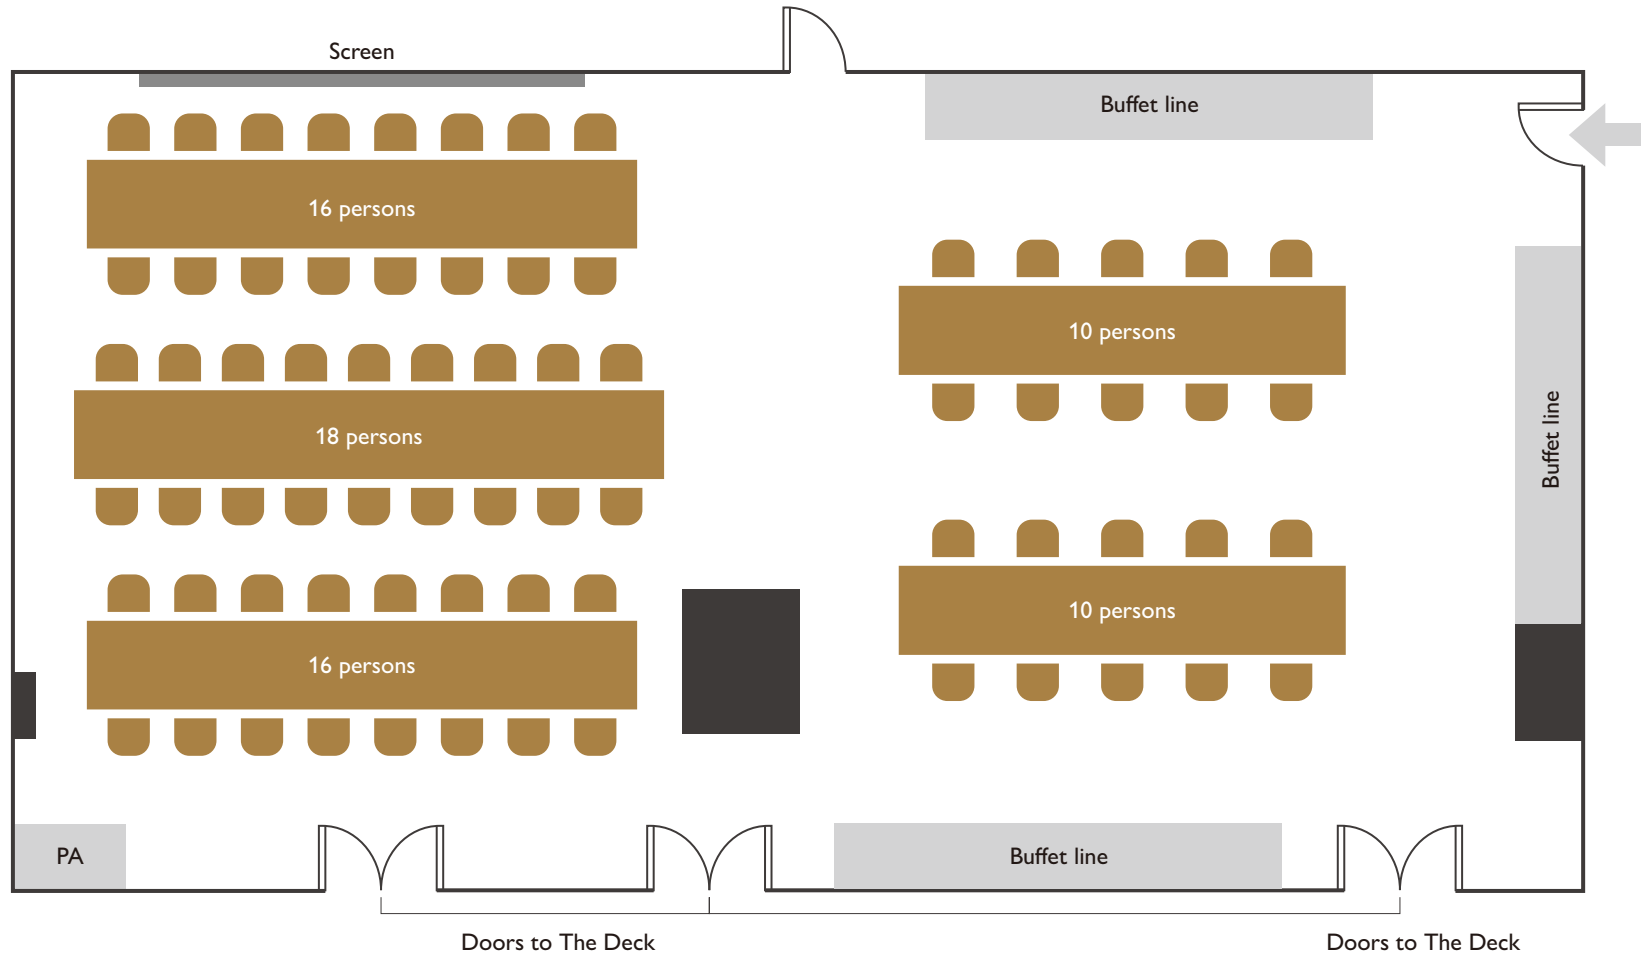

HONG KONG GOLD COAST YACHT & COUNTRY CLUB

Garden Room

G/F Garden Room

Floor Area: 16m(L) x 8.5m(W) x 4.4m(H) / 140m²

Seating Capacity	Persons
Buffet	70
Cocktail Reception	80
Theatre Style	80