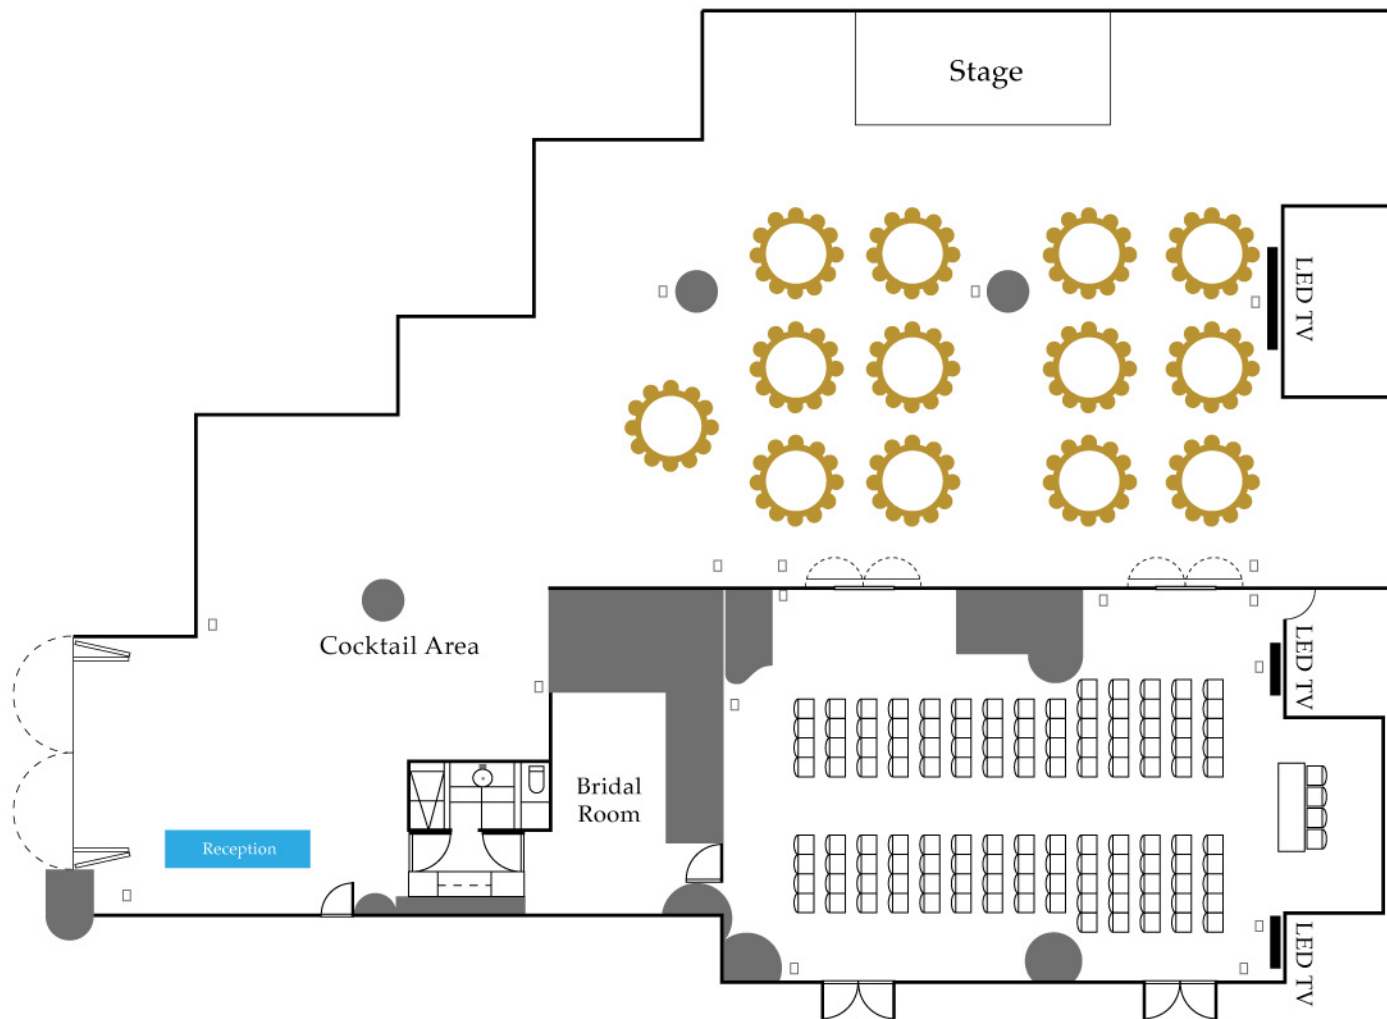

HONG KONG GOLD COAST HOTEL

The Chapel and Terrace - Lobby Level

Floor Area: 7104ft² / 660m²

Seating Capacity of The Chapel: 122 pax

Seating Capacity of The Terrace: 156 pax