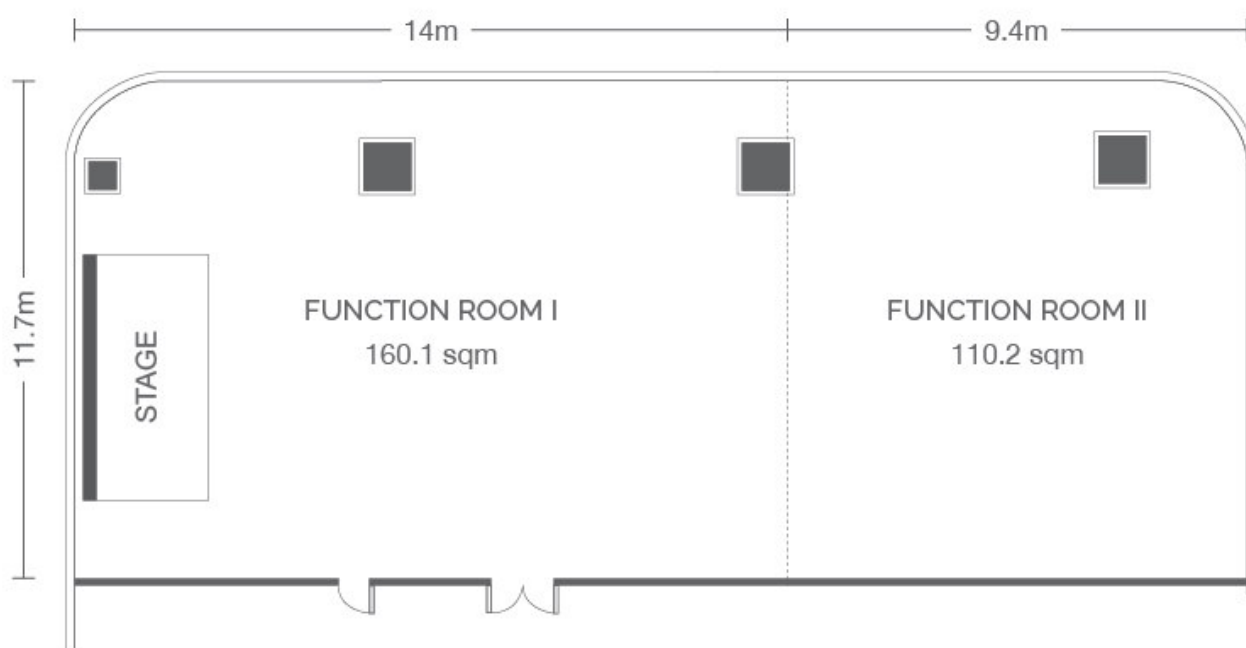

City Garden Hotel

FUNCTION ROOM - 1 / F

Venue	Floor Area (sqm)	Ceiling (m)	Seating Capacity (pax)					
			Theatre	Classroom	U-Shape	Banquet	Cocktail	Buffet
I	160.1	2.7	150	63	39	96	150	72
II	110.2	2.7	60	36	27	60	60	60
I - II	271.4	2.7	250	90	63	228	240	180